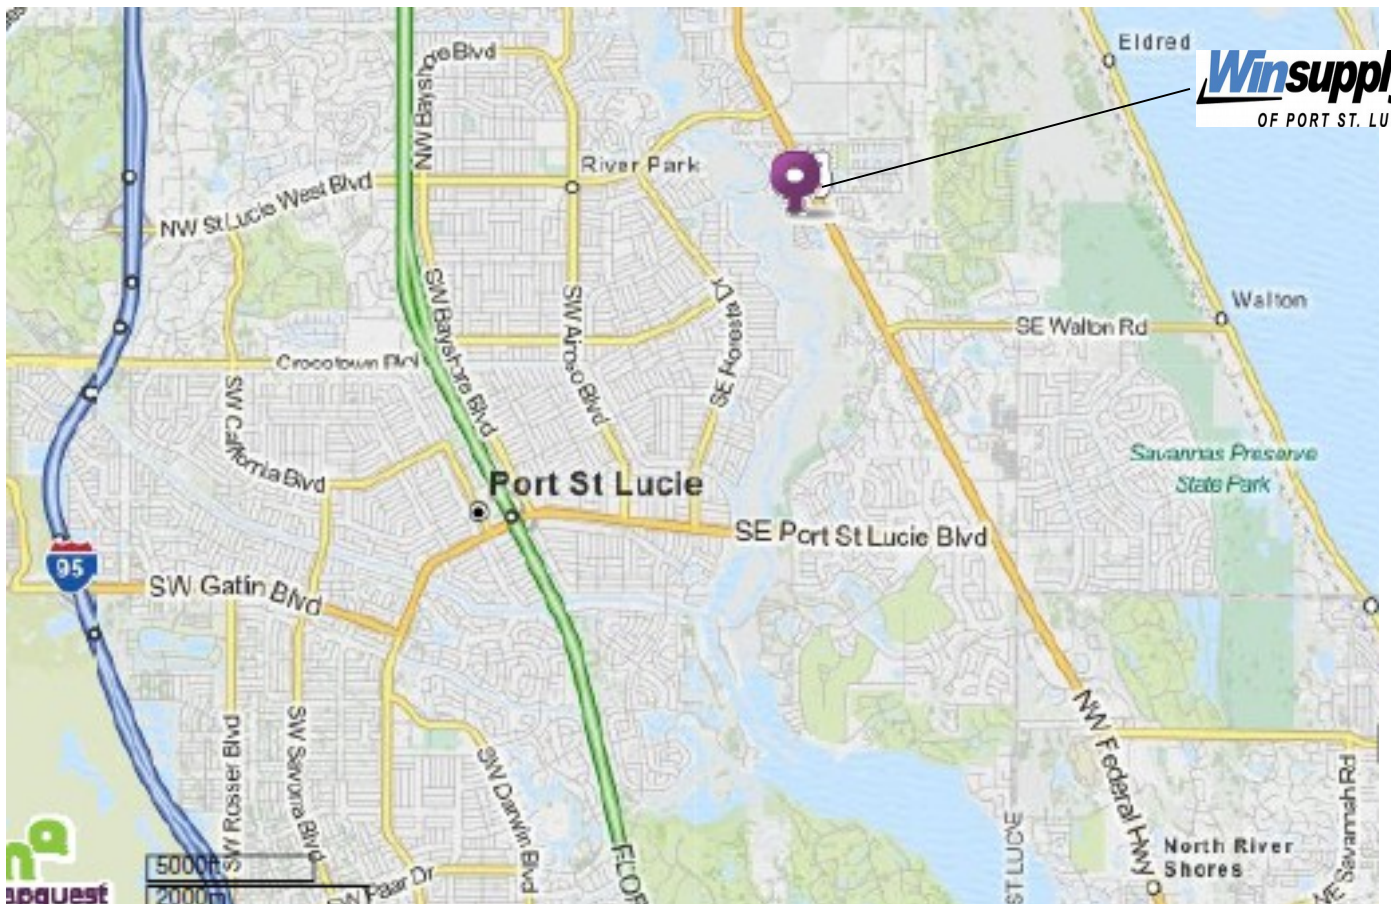

**WE OFFER DELIVERY TO ST. LUCIE, MARTIN, BREVARD
INDIAN RIVER AND OKEECHOBEE COUNTY
ONLY A \$50.00 CHARGE ON CRANE WAITING DELIVERY
DELIVERY CHARGES WILL BE ADDED.**

Non emergency parts orders of a \$400.00 or more OR emergency parts will be delivered the same day with sufficient notification to schedule.